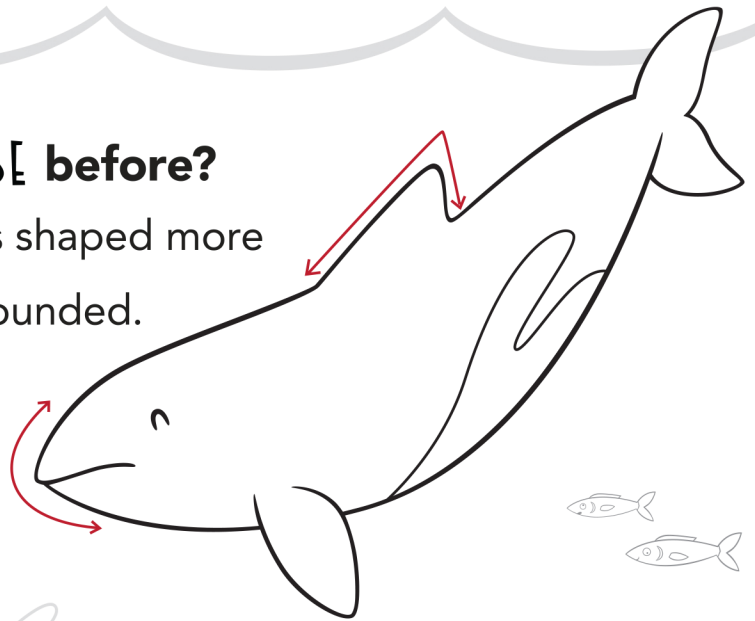

DAVID B and the TERRIBLE ROCKS

Written by Christine Smith & Illustrated by Rebecca Rothman

Dolly and her friends are Dall's Porpoises.

They love to eat small fish and are fast swimmers, swimming around 34 miles per hour. Dall's porpoises also enjoy playing on bows of moving boats.

Have you ever seen a PORPOISE before?

The fin on the back of a porpoise is shaped more like a triangle, and their faces are rounded.

How about a DOLPHIN?

A dolphin has a long "beak" and a more curved fin on its back.